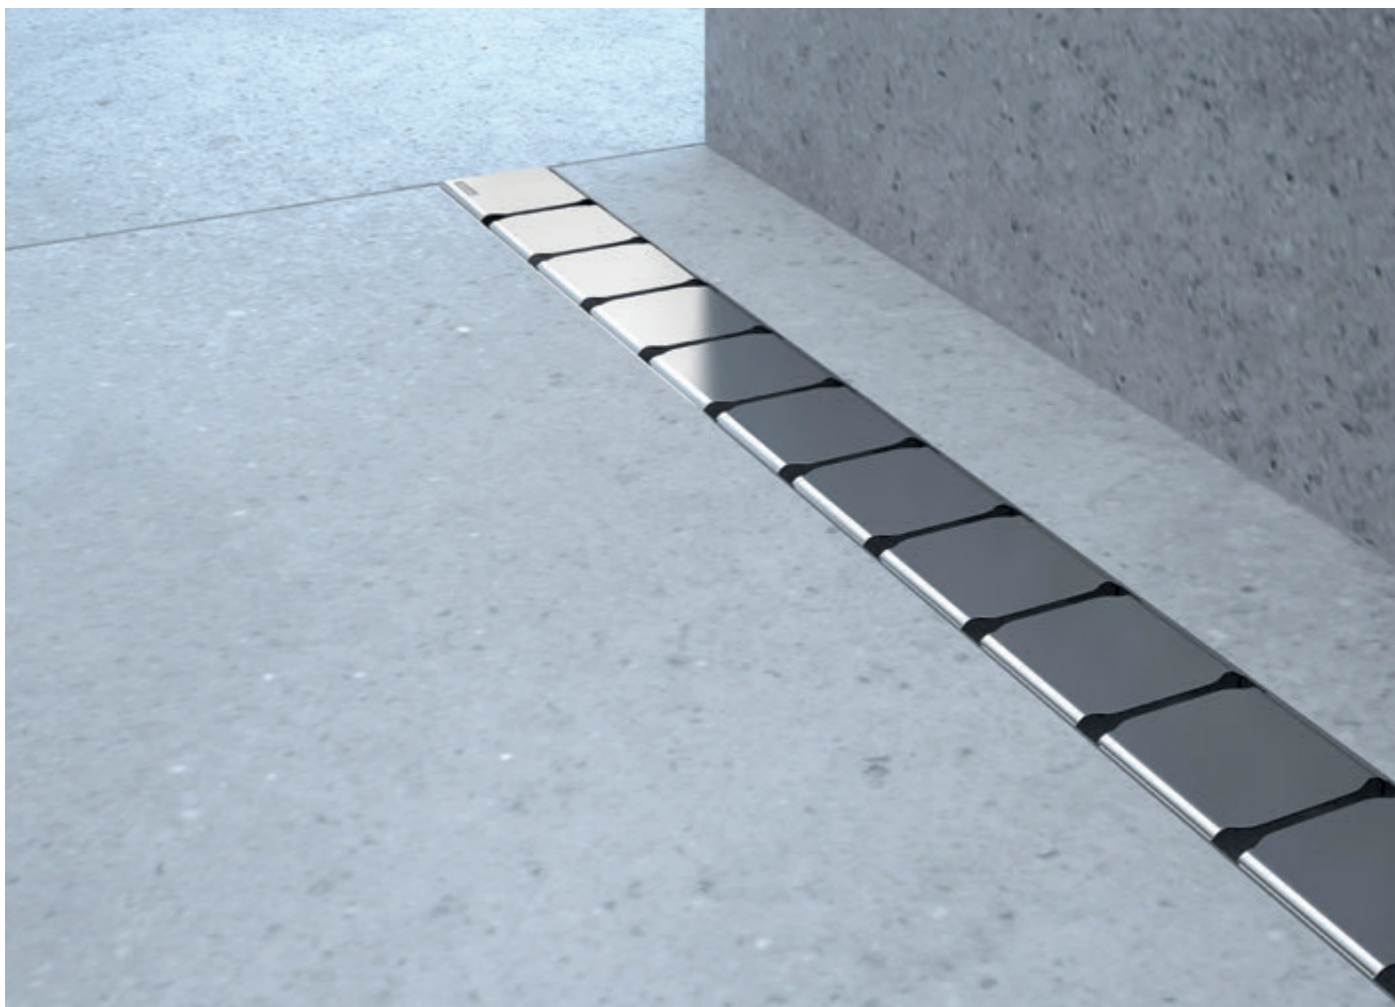

ABLAUFRINNEN UND BODENABLAUF

Raum-Ablaufrinnen

SCHEMA	TYP	ABMESSUNGEN (mm)	Kode	Typ + Variante	Preis ohne MwSt
	Runway	300	X01418	OZ RAVAK Runway 300 - Edelstahl	228
		750	X01622	OZ RAVAK Runway 750 - Edelstahl	368
			X01750	OZ RAVAK Runway 750 - schwarz	433
		850	X01388	OZ RAVAK Runway 850 - Edelstahl	357
			X01751	OZ RAVAK Runway 850 - schwarz	441
		950	X01390	OZ RAVAK Runway 950 - Edelstahl	379
	1050	X01392	OZ RAVAK Runway 1050 - Edelstahl	400	
	Chrome	750	X01621	OZ RAVAK Chrome 750 - Edelstahl	368
		850	X01427	OZ RAVAK Chrome 850 - Edelstahl	357
	10°	750	X01623	OZ RAVAK 10° 750 - Edelstahl	368
850		X01576	OZ RAVAK 10° 850 - Edelstahl	357